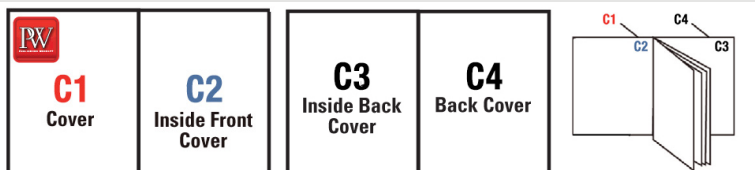

Cover Specifications

COVER SPECIFICATIONS

PW LOGO: The *Publishers Weekly* logo is placed in the upper left-hand corner and measures 2 5/8" x 2 5/8" from Trim.*

MAILING LABEL: Leave free from images or text a 4" X 2" area from Trim on the bottom left-hand corner; important information may be covered in this area.*

*Do not leave these spaces blank, allow your background to flow into these areas without placing any important text or images there. We will place our logo and mailing label in the appropriate position.

4-PAGE COVER WRAP

PAGE	TRIM	BLEED
C1 COVER	7 7/8" X 10 1/2"	8 1/8" X 10 3/4"
C2 INSIDE FRONT COVER	7 7/8" X 10 1/2"	8 1/8" X 10 3/4"
C3 INSIDE BACK COVER	7 7/8" X 10 1/2"	8 1/8" X 10 3/4"
C4 BACK COVER	7 7/8" X 10 1/2"	8 1/8" X 10 3/4"

6-PAGE GATEFOLD COVER

PAGE	TRIM	BLEED
G1 COVER	7 5/8" X 10 1/2"	7 7/8" X 10 3/4"
G2 INSIDE FRONT COVER	7 3/8" X 10 1/2"	7 5/8" 10 3/4"
G3 INSIDE LEFT SPREAD	7 3/8" X 10 1/2"	7 5/8" 10 3/4"
G4 INSIDE RIGHT SPREAD	7 5/8" X 10 1/2"	7 7/8" X 10 3/4"
G5 INSIDE BACK COVER	7 7/8" X 10 1/2"	8 1/8" X 10 3/4"
G6 BACK COVER	7 7/8" X 10 1/2"	8 1/8" X 10 3/4"

PRODUCTION: Kevin Coltrinari - kcoltrinari@jseliezer.com, 347-738-3101
Publishing Experts, Inc., 71 West 23rd St. Suite 1600, New York, NY 10010