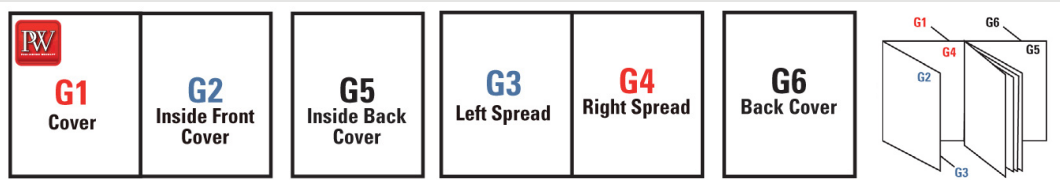

6-PAGE GATEFOLD COVER

PAGE	TRIM	BLEED
G1 COVER	7 5/8" X 10 1/2"	7 7/8" X 10 3/4"
G2 INSIDE FRONT COVER	7 3/8" X 10 1/2"	7 5/8" 10 3/4"
G3 INSIDE LEFT SPREAD	7 3/8" X 10 1/2"	7 5/8" 10 3/4"
G4 INSIDE RIGHT SPREAD	7 5/8" X 10 1/2"	7 7/8" X 10 3/4"
G5 INSIDE BACK COVER	7 7/8" X 10 1/2"	8 1/8" X 10 3/4"
G6 BACK COVER	7 7/8" X 10 1/2"	8 1/8" X 10 3/4"